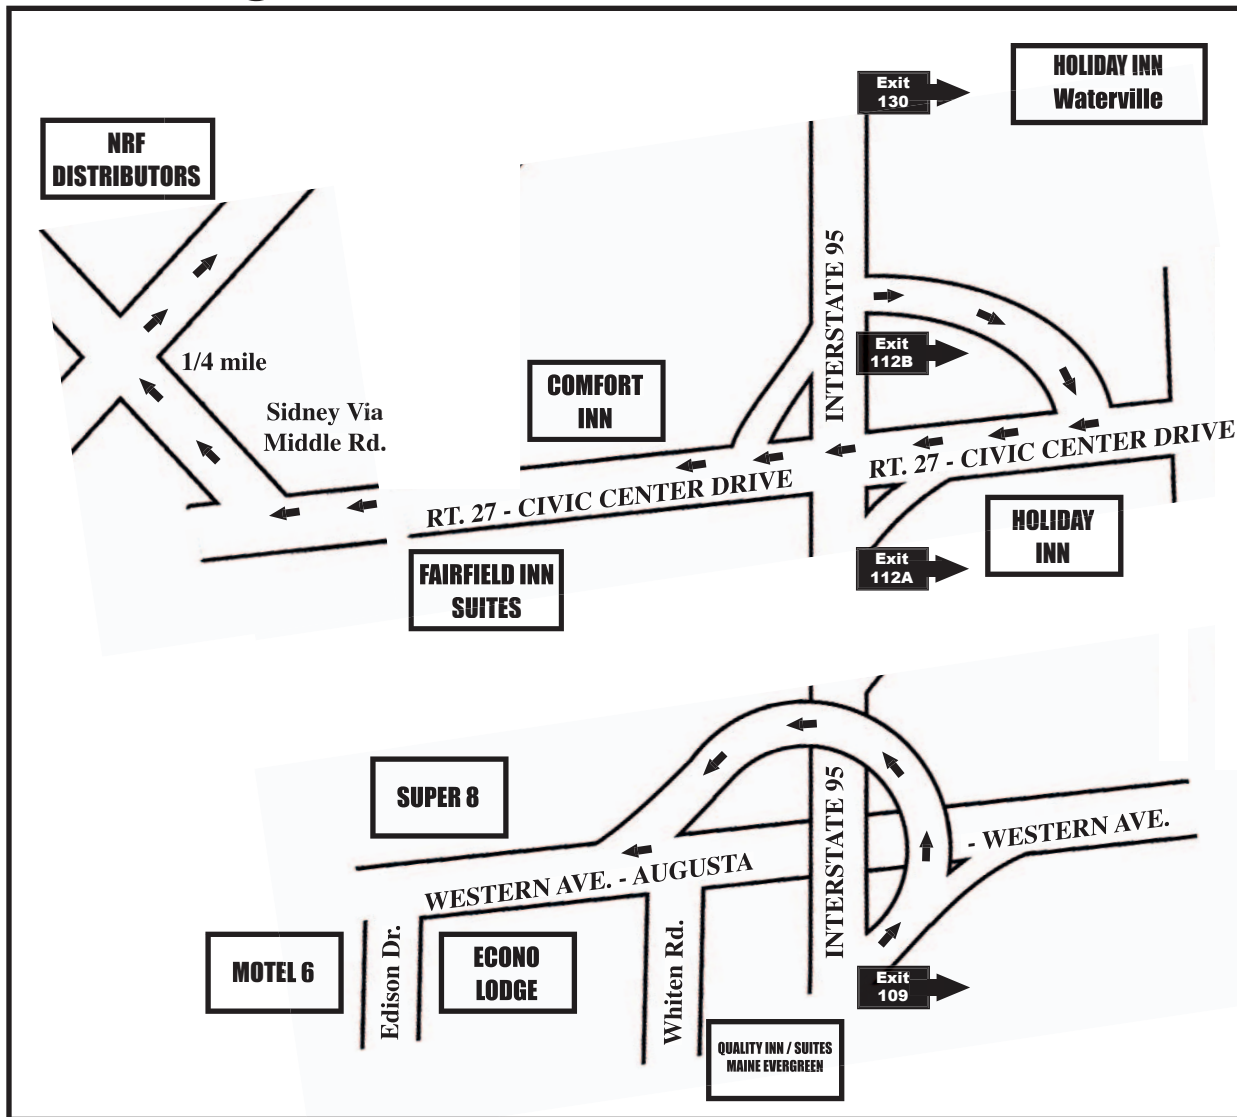

For your convenience NRF is providing you with this city map listing the location of the hotels and their phone numbers.

Augusta Area Accommodations

NOTE: If your arrival time will be later than 2:00 p.m., it is your responsibility to notify the hotel directly. FAILURE TO DO SO WILL RESULT IN ROOM CANCELLATION.

Comfort Inn
(207) 623-1000

EconoLodge
(207) 622-6371

Fairfield Inn / Suites
(207) 623-2200

Holiday Inn (Augusta)
(207) 622-4751

Holiday Inn (Waterville)
(207) 873-0111

Motel 6
(207) 622-0000

Quality Inn - Maine Evergreen
(207) 622-3776

Super 8
(207) 626-2888

We hope you enjoy your stay and look forward to seeing you at NEFM! - Thank You!